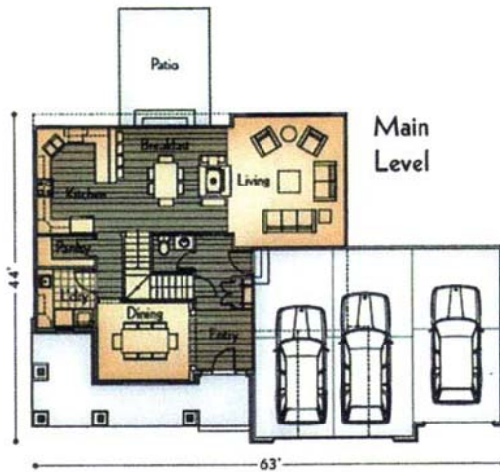

HUNTINGTON
CHASE HOMES
&
DEVELOPMENT

Presenting
The Arborspring

A BUSINESS
BUILT
ON TRUST

Main
Level

Main Level Features

- Kitchen with Bar Seating & Walk-in Pantry
- Everyday Dining Area
- Great Room with See Through Fireplace
- Dining Room
- Laundry Room
- Half Bath
- Three-stall Garage

Square Feet: 2,568
Bedrooms: 4
Bathrooms: 2 ½

Upper
Level

Upper Level Features

- Owner Suite with Luxury Bath and Large Walk-in Closet
- Three Bedrooms
- Full Bath

Interior designs by Bassett Furnishings