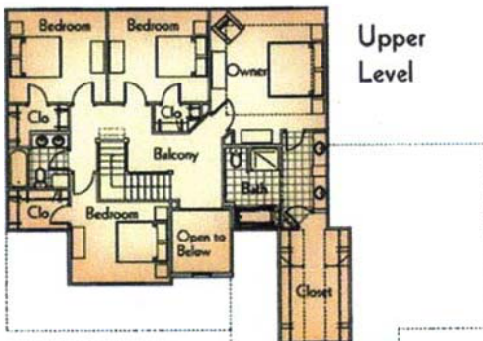

HUNTINGTON
CHASE HOMES
&
DEVELOPMENT

Presenting
The Arborspring

A BUSINESS
BUILT
ON TRUST

Main
Level

Main Level Features

- Kitchen with Bar Seating & Walk-in Pantry
- Everyday Dining Area
- Great Room with See Through Fireplace
- Dining Room
- Laundry Room
- Half Bath
- Three-stall Garage

Square Feet: 2,568
Bedrooms: 4
Bathrooms: 2 ½

Upper
Level

Upper Level Features

- Owner Suite with Luxury Bath and Large Walk-in Closet
- Three Bedrooms
- Full Bath

Interior designs by Bassett Furnishings